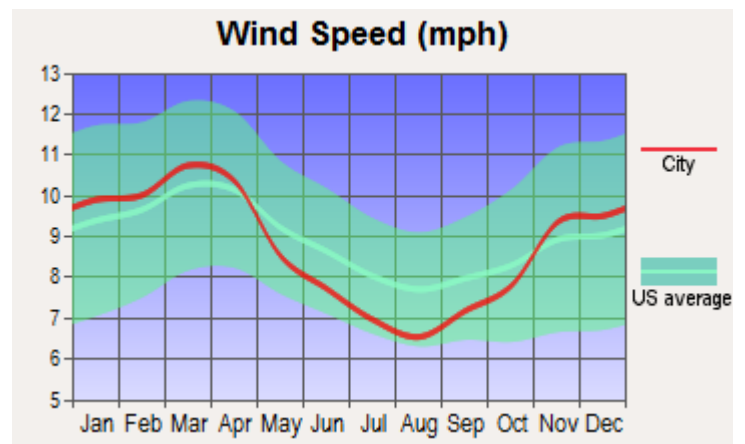

### Tornado activity:

**Pinckneyville-area historical tornado activity is slightly above Illinois state average. It is 158% greater than the overall U.S. average.**

**On 12/18/1957, a category 5 (max. wind speeds 261-318 mph) tornado 7.2 miles away from the Pinckneyville city center killed one person and injured 6 people and caused between \$50,000 and \$500,000 in damages.**

**On 12/18/1957, a category 4 (max. wind speeds 207-260 mph) tornado 21.6 miles away from the city center killed one person and injured 45 people and caused between \$500,000 and \$5,000,000 in damages.**