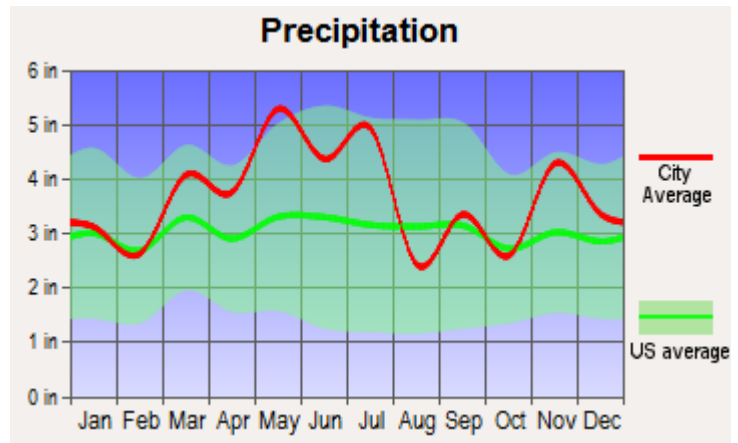

Average climate in Pinckneyville, Illinois

Based on data reported by over 4,000 weather stations

Tornado activity:

Pinckneyville-area historical tornado activity is slightly above Illinois state average. It is 158% greater than the overall U.S. average.

On 12/18/1957, a category 5 (max. wind speeds 261-318 mph) tornado 7.2 miles away from the Pinckneyville city center killed one person and injured 6 people and caused between \$50,000 and \$500,000 in damages.

On 12/18/1957, a category 4 (max. wind speeds 207-260 mph) tornado 21.6 miles away from the city center killed one person and injured 45 people and caused between \$500,000 and \$5,000,000 in damages.