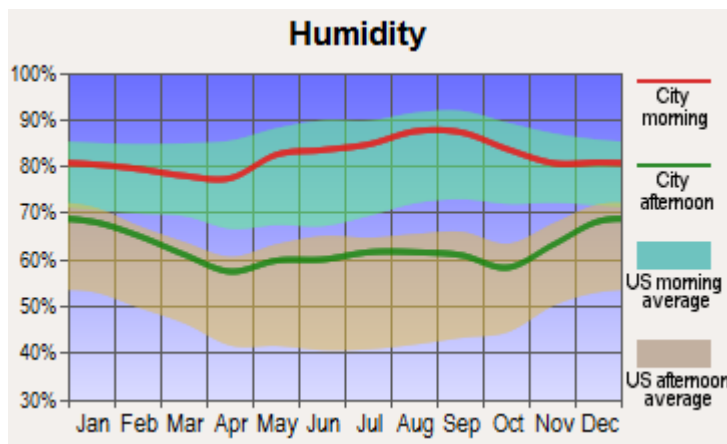

# Average climate in Pinckneyville, Illinois

Based on data reported by over 4,000 weather stations

### Tornado activity:

**Pinckneyville-area historical tornado activity is slightly above Illinois state average. It is 158% greater than the overall U.S. average.**

**On 12/18/1957, a category 5 (max. wind speeds 261-318 mph) tornado 7.2 miles away from the Pinckneyville city center killed one person and injured 6 people and caused between \$50,000 and \$500,000 in damages.**

**On 12/18/1957, a category 4 (max. wind speeds 207-260 mph) tornado 21.6 miles away from the city center killed one person and injured 45 people and caused between \$500,000 and \$5,000,000 in damages.**