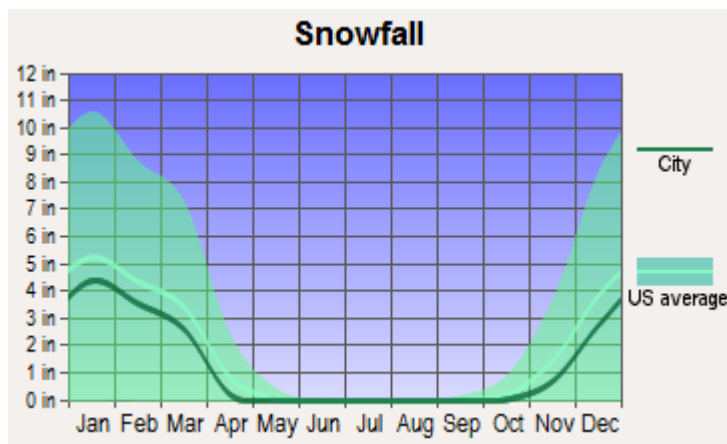

# Average climate in Pinckneyville, Illinois

Based on data reported by over 4,000 weather stations

### Tornado activity:

**Pinckneyville-area historical tornado activity is slightly above Illinois state average. It is 158% greater than the overall U.S. average.**

**On 12/18/1957, a category 5 (max. wind speeds 261-318 mph) tornado 7.2 miles away from the Pinckneyville city center killed one person and injured 6 people and caused between \$50,000 and \$500,000 in damages.**

**On 12/18/1957, a category 4 (max. wind speeds 207-260 mph) tornado 21.6 miles away from the city center killed one person and injured 45 people and caused between \$500,000 and \$5,000,000 in damages.**