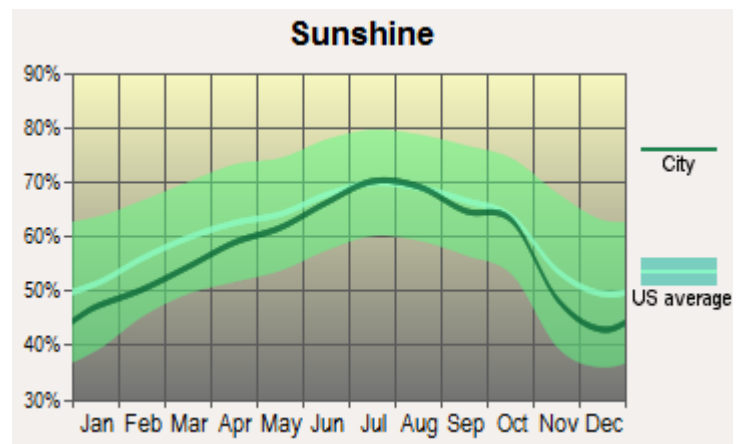

# Average climate in Pinckneyville, Illinois

Based on data reported by over 4,000 weather stations

### Tornado activity:

**Pinckneyville-area historical tornado activity is slightly above Illinois state average. It is 158% greater than the overall U.S. average.**

**On 12/18/1957, a category 5 (max. wind speeds 261-318 mph) tornado 7.2 miles away from the Pinckneyville city center killed one person and injured 6 people and caused between \$50,000 and \$500,000 in damages.**

**On 12/18/1957, a category 4 (max. wind speeds 207-260 mph) tornado 21.6 miles away from the city center killed one person and injured 45 people and caused between \$500,000 and \$5,000,000 in damages.**