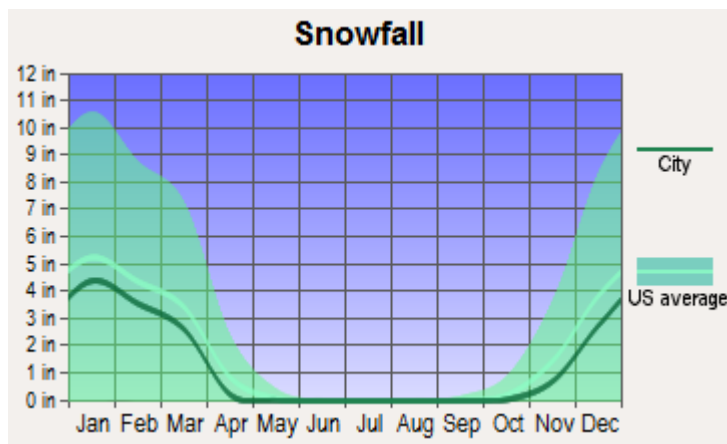

Average climate in Pinckneyville, Illinois

Based on data reported by over 4,000 weather stations

Tornado activity:

Pinckneyville-area historical tornado activity is slightly above Illinois state average. It is 158% greater than the overall U.S. average.

On 12/18/1957, a category 5 (max. wind speeds 261-318 mph) tornado 7.2 miles away from the Pinckneyville city center killed one person and injured 6 people and caused between \$50,000 and \$500,000 in damages.

On 12/18/1957, a category 4 (max. wind speeds 207-260 mph) tornado 21.6 miles away from the city center killed one person and injured 45 people and caused between \$500,000 and \$5,000,000 in damages.