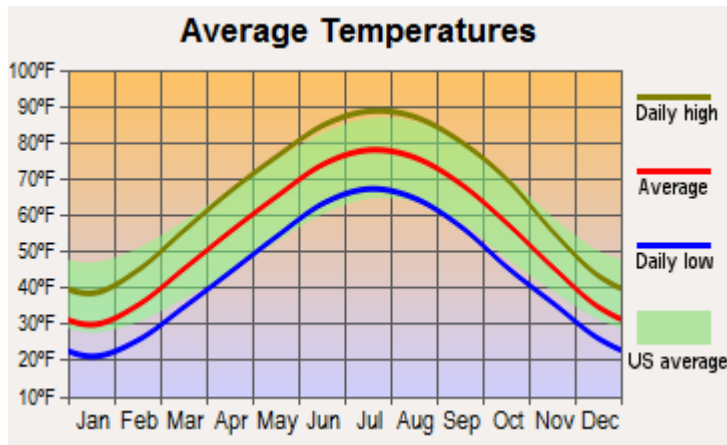

# Average climate in Pinckneyville, Illinois

Based on data reported by over 4,000 weather stations

### Tornado activity:

**Pinckneyville-area historical tornado activity is slightly above Illinois state average. It is 158% greater than the overall U.S. average.**

**On 12/18/1957, a category 5 (max. wind speeds 261-318 mph) tornado 7.2 miles away from the Pinckneyville city center killed one person and injured 6 people and caused between \$50,000 and \$500,000 in damages.**

**On 12/18/1957, a category 4 (max. wind speeds 207-260 mph) tornado 21.6 miles away from the city center killed one person and injured 45 people and caused between \$500,000 and \$5,000,000 in damages.**