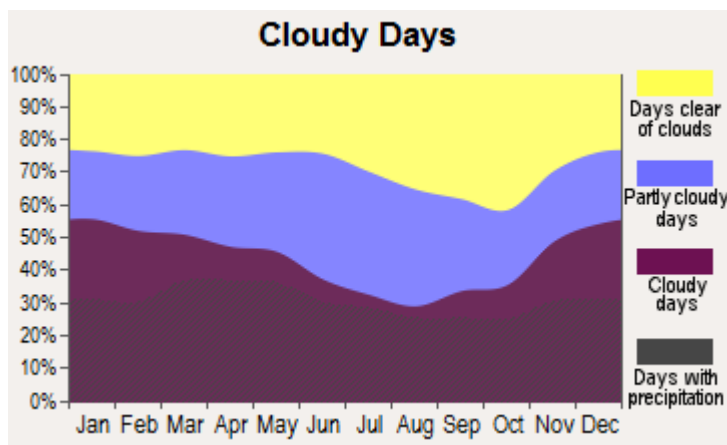

# Average climate in Pinckneyville, Illinois

Based on data reported by over 4,000 weather stations

### Tornado activity:

**Pinckneyville-area historical tornado activity is slightly above Illinois state average. It is 158% greater than the overall U.S. average.**

**On 12/18/1957, a category 5 (max. wind speeds 261-318 mph) tornado 7.2 miles away from the Pinckneyville city center killed one person and injured 6 people and caused between \$50,000 and \$500,000 in damages.**

**On 12/18/1957, a category 4 (max. wind speeds 207-260 mph) tornado 21.6 miles away from the city center killed one person and injured 45 people and caused between \$500,000 and \$5,000,000 in damages.**