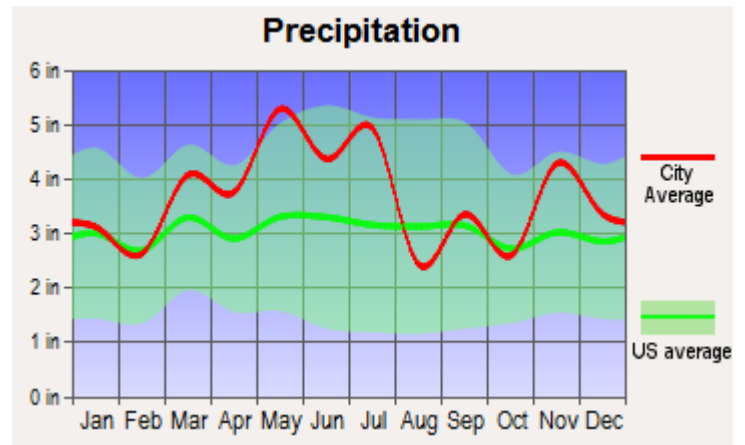

# Average climate in Pinckneyville, Illinois

Based on data reported by over 4,000 weather stations

### Tornado activity:

**Pinckneyville-area historical tornado activity is slightly above Illinois state average. It is 158% greater than the overall U.S. average.**

**On 12/18/1957, a category 5 (max. wind speeds 261-318 mph) tornado 7.2 miles away from the Pinckneyville city center killed one person and injured 6 people and caused between \$50,000 and \$500,000 in damages.**

**On 12/18/1957, a category 4 (max. wind speeds 207-260 mph) tornado 21.6 miles away from the city center killed one person and injured 45 people and caused between \$500,000 and \$5,000,000 in damages.**