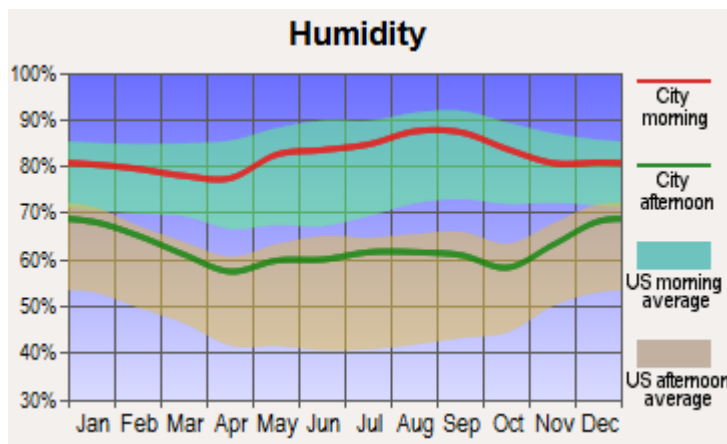

Average climate in Pinckneyville, Illinois

Based on data reported by over 4,000 weather stations

Tornado activity:

Pinckneyville-area historical tornado activity is slightly above Illinois state average. It is 158% greater than the overall U.S. average.

On 12/18/1957, a category 5 (max. wind speeds 261-318 mph) tornado 7.2 miles away from the Pinckneyville city center killed one person and injured 6 people and caused between \$50,000 and \$500,000 in damages.

On 12/18/1957, a category 4 (max. wind speeds 207-260 mph) tornado 21.6 miles away from the city center killed one person and injured 45 people and caused between \$500,000 and \$5,000,000 in damages.