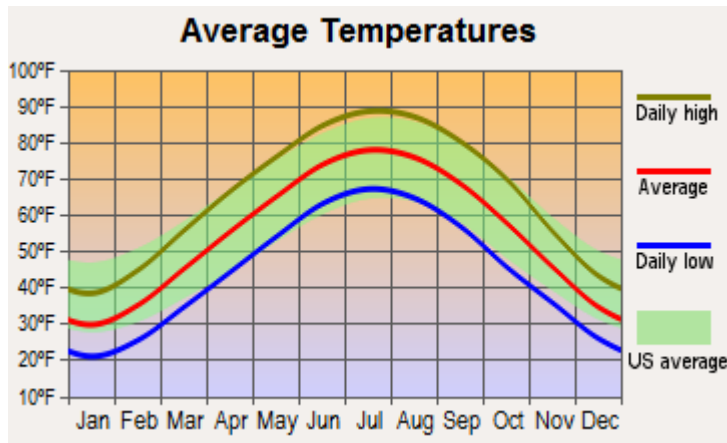

Average climate in Pinckneyville, Illinois

Based on data reported by over 4,000 weather stations

Tornado activity:

Pinckneyville-area historical tornado activity is slightly above Illinois state average. It is 158% greater than the overall U.S. average.

On 12/18/1957, a category 5 (max. wind speeds 261-318 mph) tornado 7.2 miles away from the Pinckneyville city center killed one person and injured 6 people and caused between \$50,000 and \$500,000 in damages.

On 12/18/1957, a category 4 (max. wind speeds 207-260 mph) tornado 21.6 miles away from the city center killed one person and injured 45 people and caused between \$500,000 and \$5,000,000 in damages.