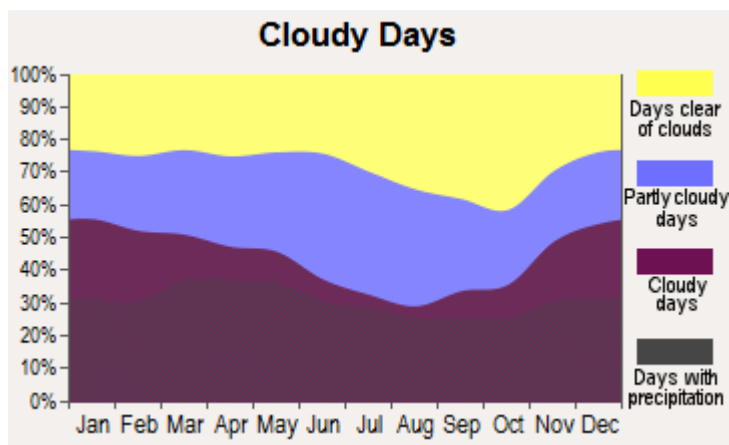

Average climate in Pinckneyville, Illinois

Based on data reported by over 4,000 weather stations

Tornado activity:

Pinckneyville-area historical tornado activity is slightly above Illinois state average. It is 158% greater than the overall U.S. average.

On 12/18/1957, a category 5 (max. wind speeds 261-318 mph) tornado 7.2 miles away from the Pinckneyville city center killed one person and injured 6 people and caused between \$50,000 and \$500,000 in damages.

On 12/18/1957, a category 4 (max. wind speeds 207-260 mph) tornado 21.6 miles away from the city center killed one person and injured 45 people and caused between \$500,000 and \$5,000,000 in damages.