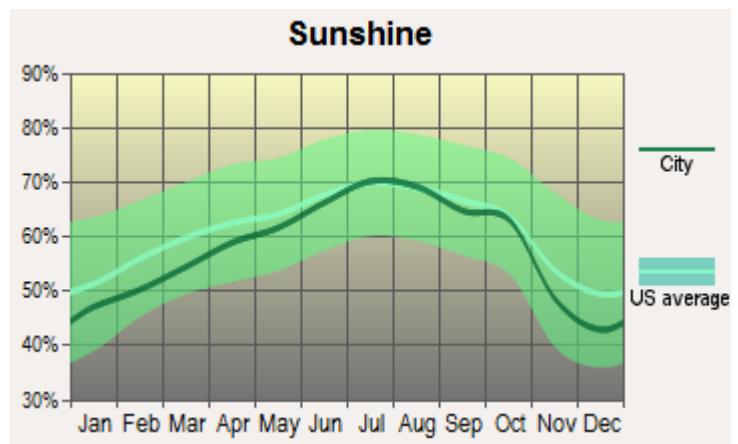

Average climate in Pinckneyville, Illinois

Based on data reported by over 4,000 weather stations

Tornado activity:

Pinckneyville-area historical tornado activity is slightly above Illinois state average. It is 158% greater than the overall U.S. average.

On 12/18/1957, a category 5 (max. wind speeds 261-318 mph) tornado 7.2 miles away from the Pinckneyville city center killed one person and injured 6 people and caused between \$50,000 and \$500,000 in damages.

On 12/18/1957, a category 4 (max. wind speeds 207-260 mph) tornado 21.6 miles away from the city center killed one person and injured 45 people and caused between \$500,000 and \$5,000,000 in damages.