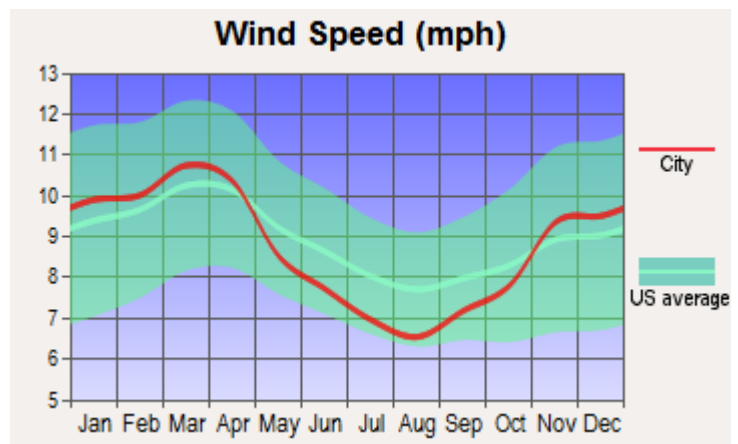

Average climate in Pinckneyville, Illinois

Based on data reported by over 4,000 weather stations

Tornado activity:

Pinckneyville-area historical tornado activity is slightly above Illinois state average. It is 158% greater than the overall U.S. average.

On 12/18/1957, a category 5 (max. wind speeds 261-318 mph) tornado 7.2 miles away from the Pinckneyville city center killed one person and injured 6 people and caused between \$50,000 and \$500,000 in damages.

On 12/18/1957, a category 4 (max. wind speeds 207-260 mph) tornado 21.6 miles away from the city center killed one person and injured 45 people and caused between \$500,000 and \$5,000,000 in damages.